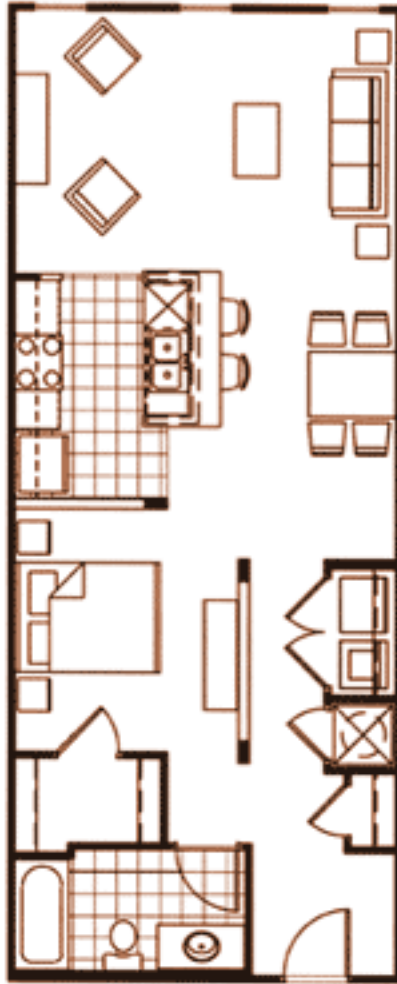

1A

### One bedroom loft

ranging from 801 - 828 sq ft.

1005 W. Trade Street, Suite 3111  
Charlotte, NC 28202  
p: (704) 374.9008  
f: (704) 334.1879  
[www.Ten05WTrade.com](http://www.Ten05WTrade.com)

*Floor plans are artist renderings and may vary in precise detail and dimension.*